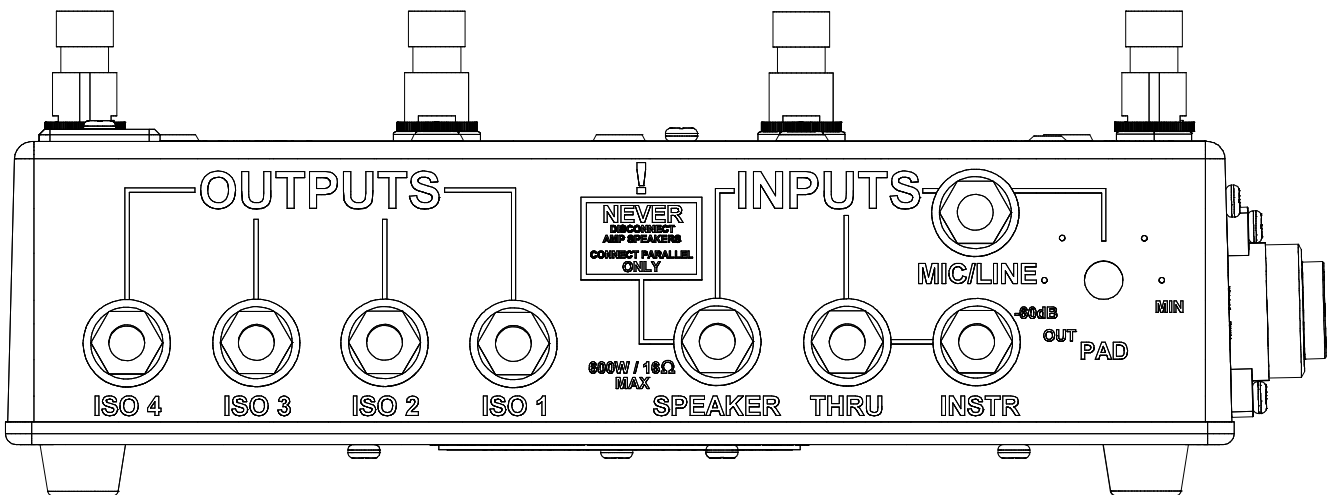

LEFSON

Discrete Class-A Distributor

DCAD

Session Recall Sheet