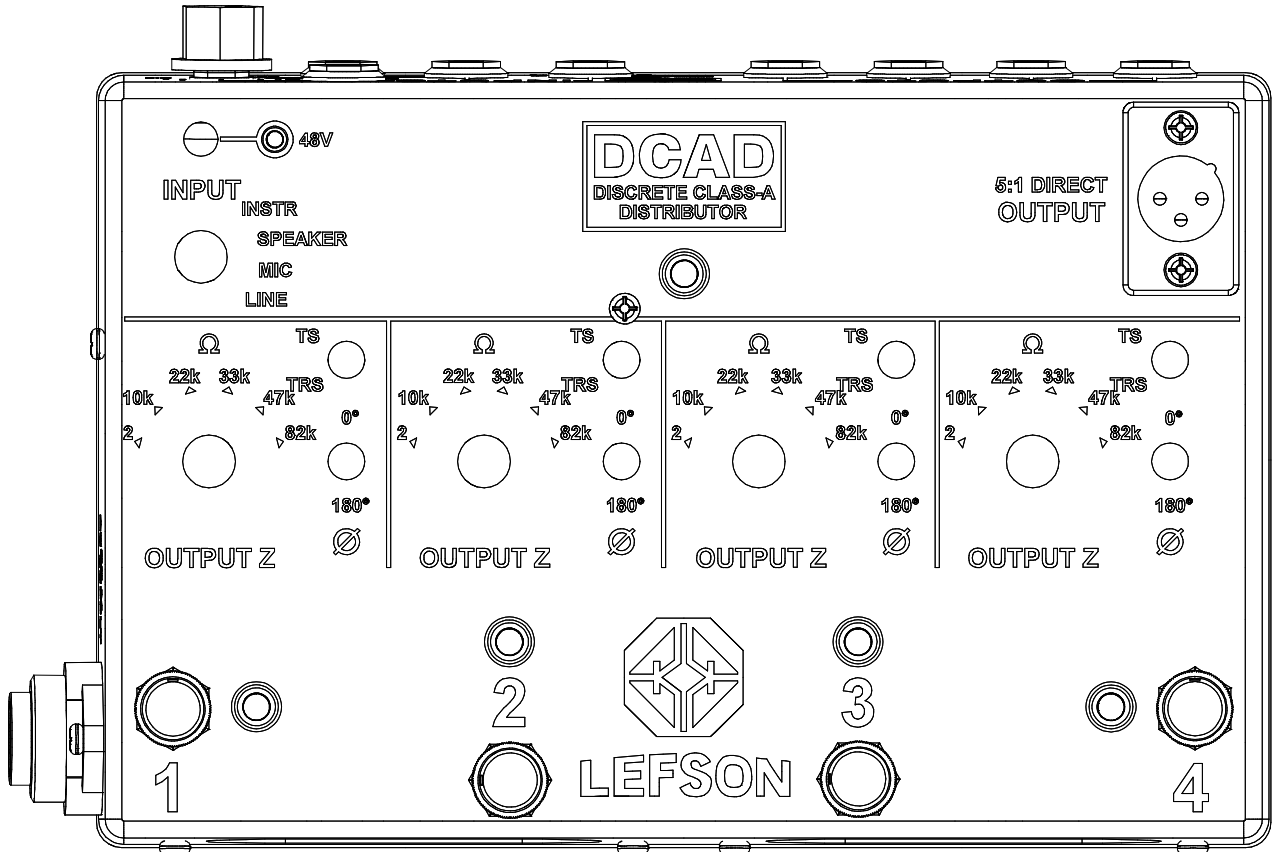

LEFSON

Discrete Class-A Distributor

DCAD

Session Recall Sheet

LEFSON

Discrete Class-A Distributor

DCAD

Session Recall Sheet

INSTR	
THRU	
SPEAKER	
MIC/LINE	
ISO1	
ISO2	
ISO3	
ISO4	
DIRECT 5:1 OUTPUT	
VOLTAGE SELECTION	
115V	230V